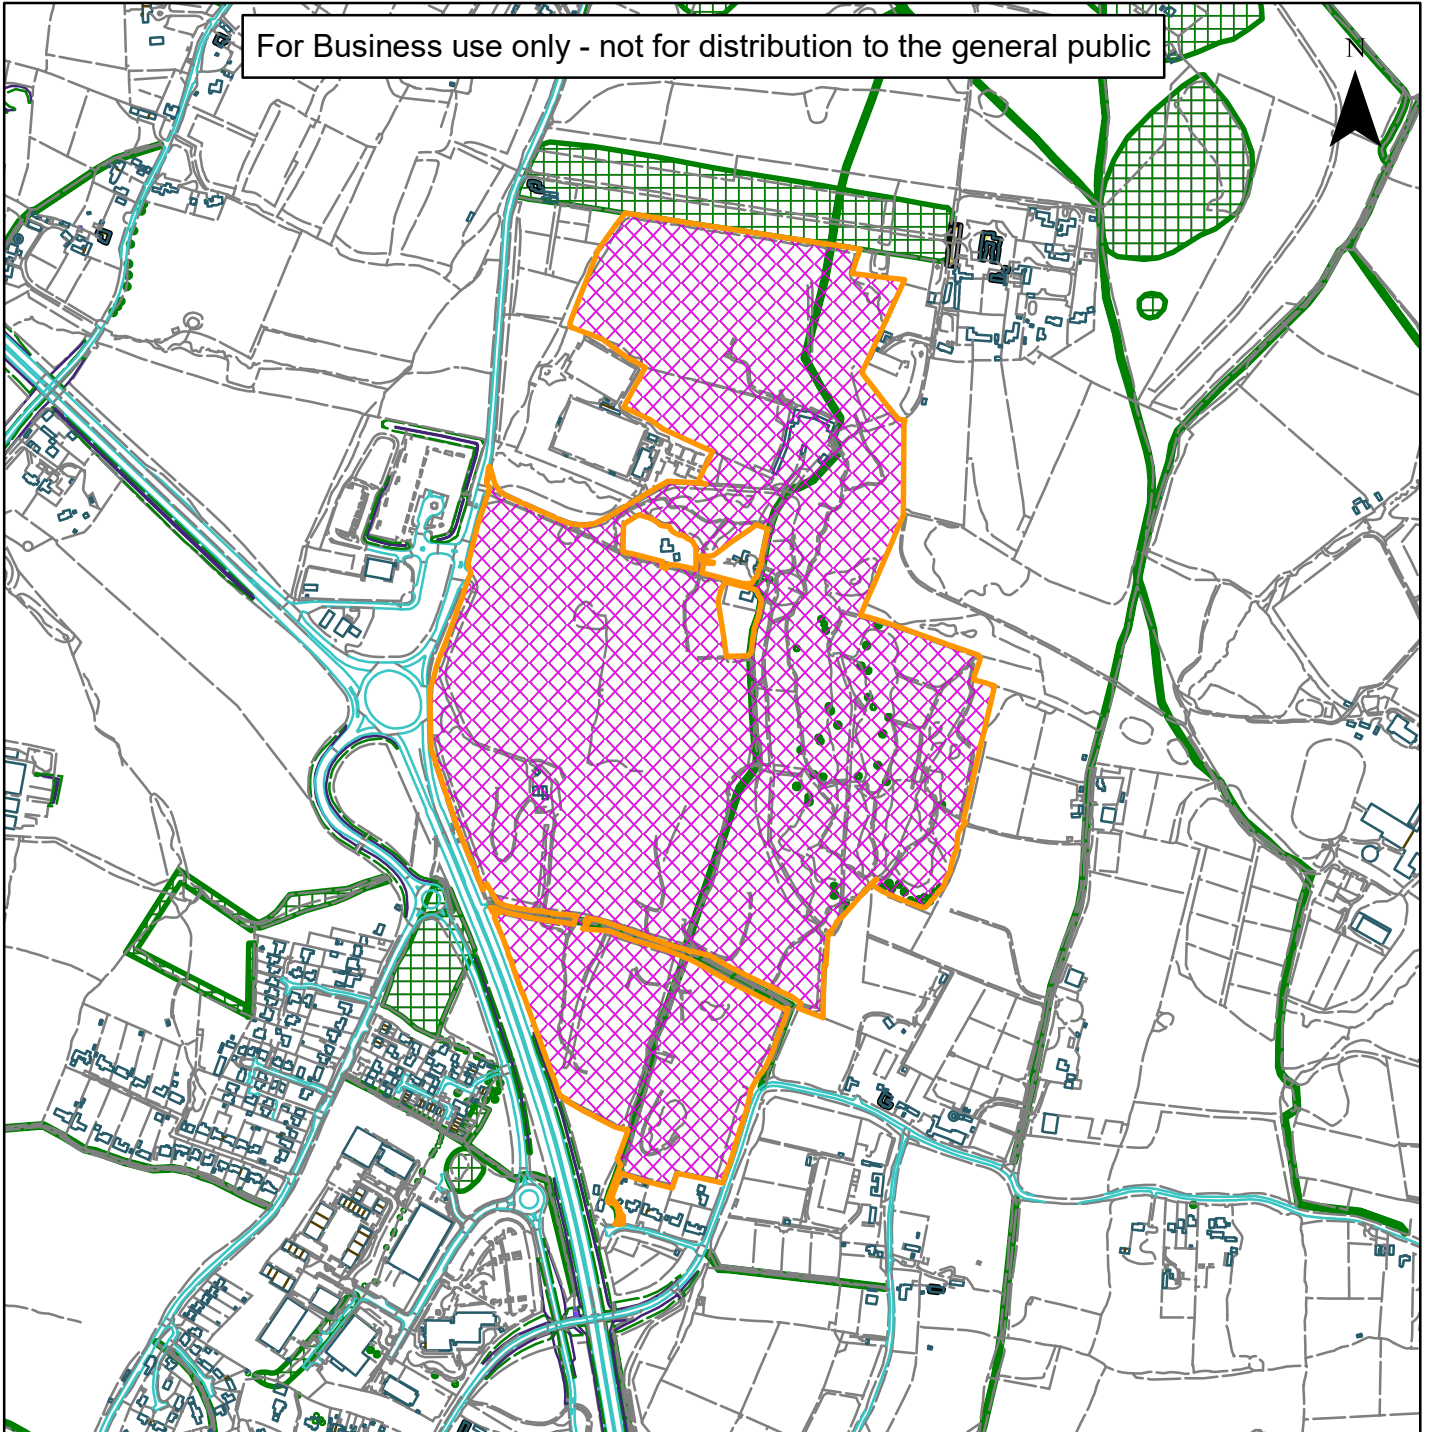

05) DC/23/1178

Horsham District Council

Horsham Golf Park, Denne Park, Horsham, West Sussex, RH13 0AX

For Business use only - not for distribution to the general public

Scale: 1:10,000

Reproduced by permission of Ordnance Survey map on behalf of HMSO. © Crown copyright and database rights (2019). Ordnance Survey Licence.100023865